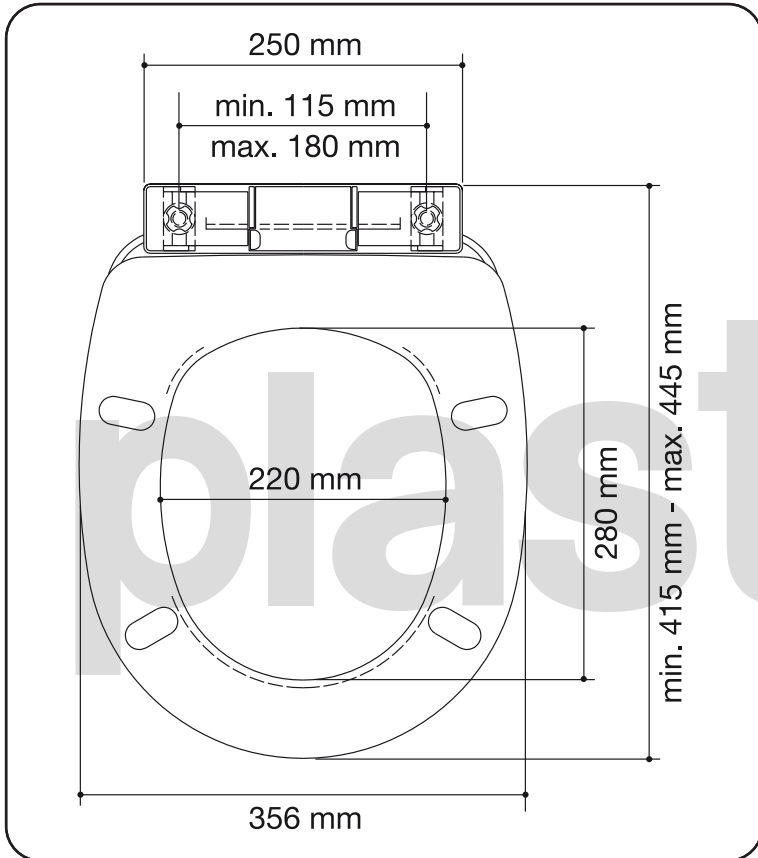

ref.: 13601 standard -13650 softclose

asiento wc suna

toilet seat

abattant

tampo sanita

sedile

toilettensitz

According to BS 1254:1981