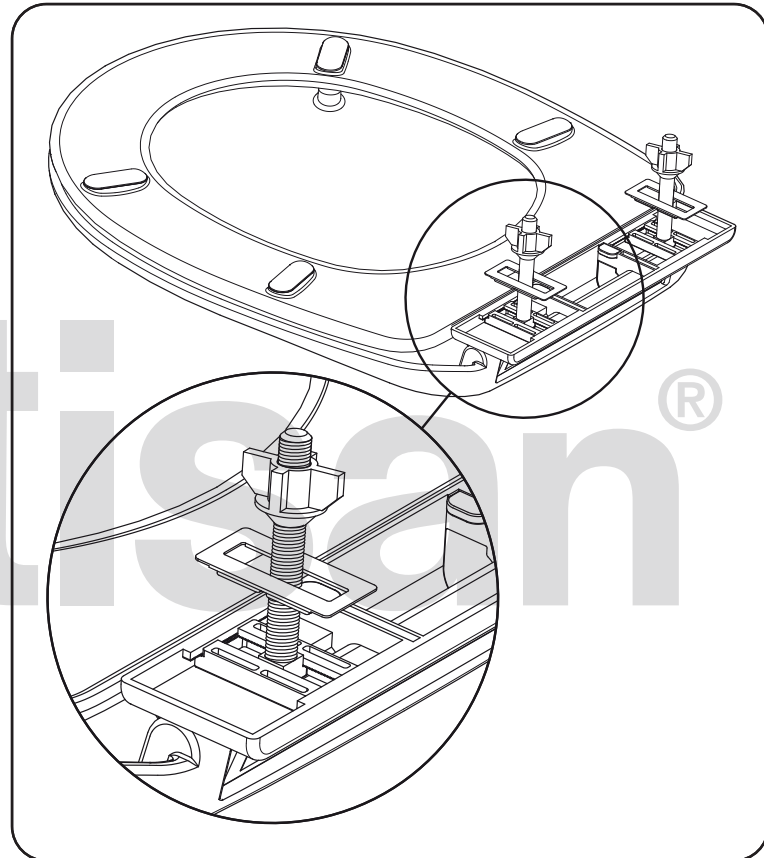

ref.: 13601 standard -13650 softclose

asiento wc suna

toilet seat

abattant

tampo sanita

sedile

toilettensitz

According to BS 1254:1981