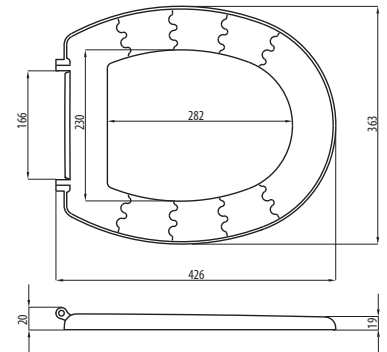

MALAGA

08/...
515 g

COLOURS:  

08/M
METAL HINGE

08/A
PLASTIC HINGE

08/AC
PLASTIC HINGE,
QUICK RELEASE - TWO BUTTONS