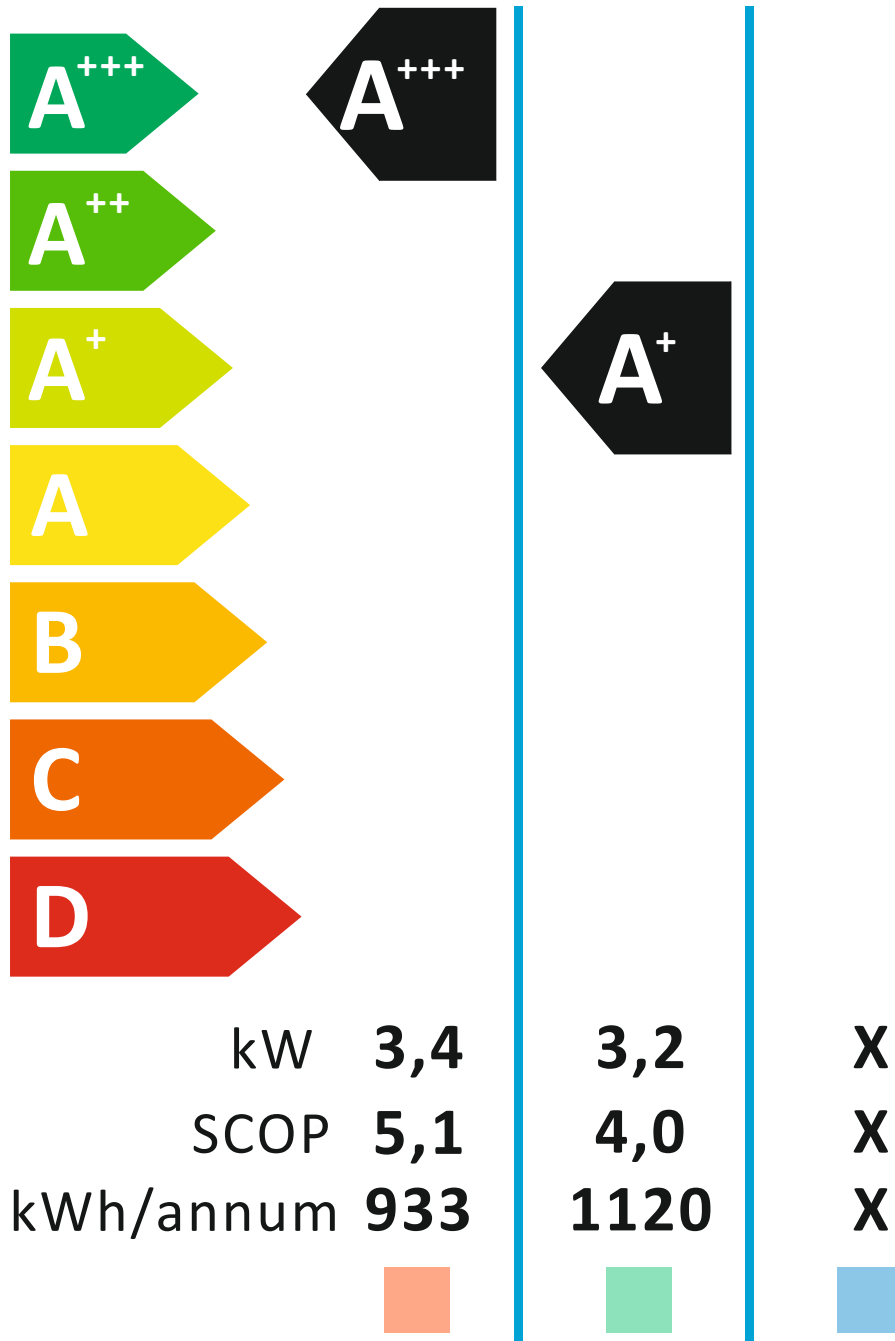

ENERG

енергия · ενέργεια

Model GWH12QB-K6DNB8I/O
GWH12QB-K6DND6I/I

GREE ELECTRIC APPLIANCES, INC. OF ZHUHAI

SEER

kW **3,2**
SEER **6,1**
kWh/annum **184**

SCOP

55dB