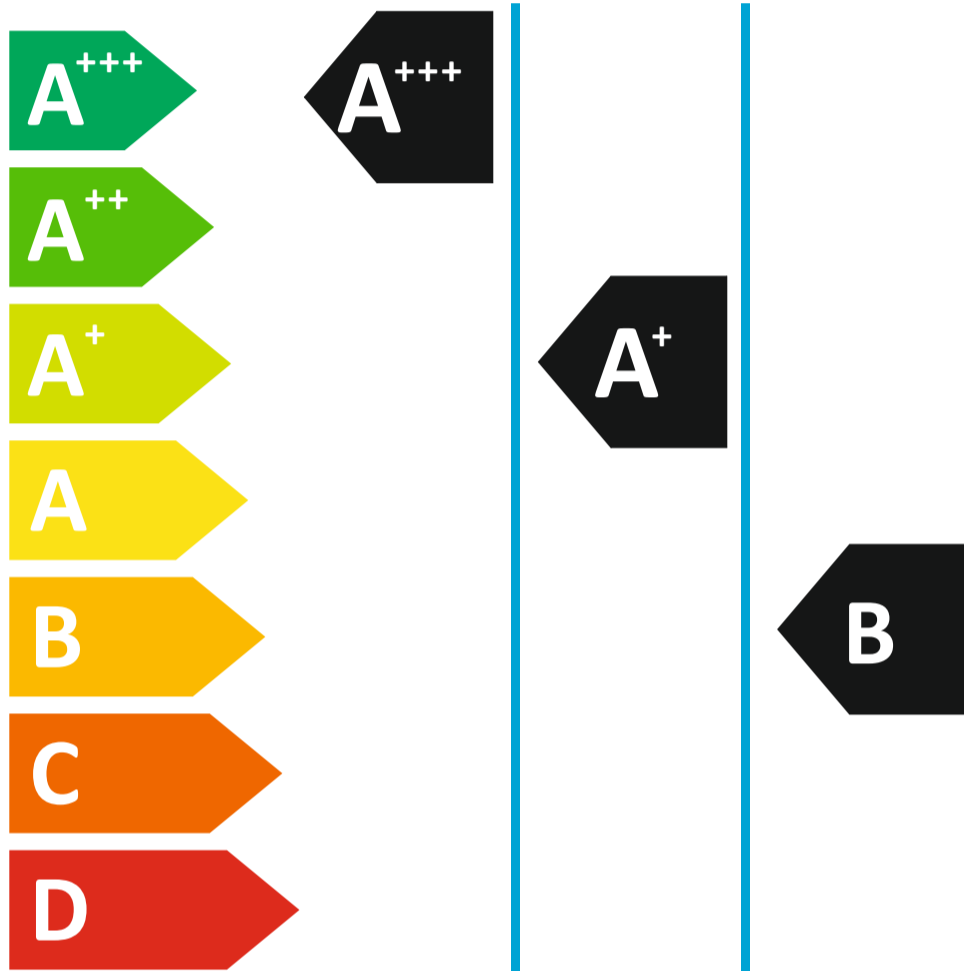

ENERG

енергия · ενέργεια

Model GWH09QB-K6DNB8I/O
GWH09QB-K6DND6I/I

GREE ELECTRIC APPLIANCES, INC. OF ZHUHAI

SEER

kW **2,5**
SEER **6,1**
kWh/annum **143**

SCOP

kW **2,8**
SCOP **5,1**
kWh/annum **769**