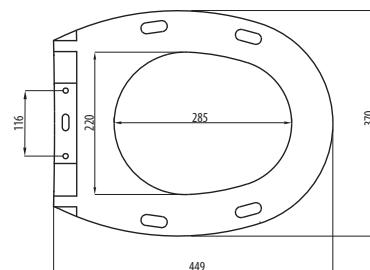

KORDOBA-FIT

046/MWC

2470 g

COLOURS:   

METAL HINGE, SOFT CLOSE, QUICK RELEASE - ONE BUTTON