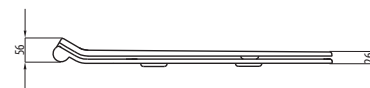

KORDOBA-FIT

046/MWC

2470 g

COLOURS:   

METAL HINGE, SOFT CLOSE, QUICK RELEASE - ONE BUTTON