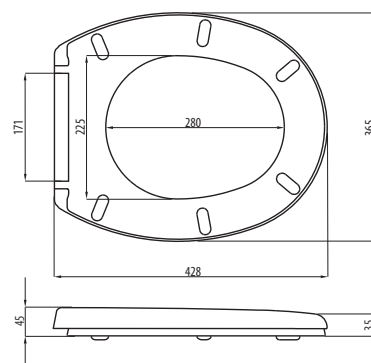

KASKADA-BIS

021/...

1780 g

COLOURS:   

021/M
METAL HINGE

021/MW
METAL HINGE, SOFT CLOSE

021/A
PLASTIC HINGE

021/AC
PLASTIC HINGE,
QUICK RELEASE - TWO BUTTONS

021/AW
PLASTIC HINGE, SOFT CLOSE

021/AWC
PLASTIC HINGE, SOFT CLOSE,
QUICK RELEASE - TWO BUTTONS